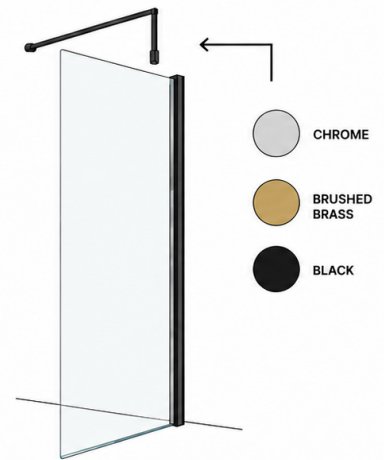

**1 PICK THE GLASS SIZE**  
Choose the width that suits your space.

**2 ADD THE WALL CHANNEL**  
Choose your finish.

**3 ADD THE ARM**  
Choose your finish.

**1** ..... **2** ..... **3** ..... **THREE SIMPLE STEPS**

<b>1) Wetroom Glass 8mm</b>		
Code	Description	Price
32946101	700x1850mm - glass panel only	£121.53
32946201	760x1850mm - glass panel only	£129.88
32946301	800x1850mm - glass panel only	£134.54
32946401	900x1850mm - glass panel only	£150.90
32946501	1000x1850mm - glass panel only	£166.60
32946601	1100x1850mm - glass panel only	£180.27
32946701	1200x1850mm - glass panel only	£196.30
32946801	1400x1850mm - glass panel only	£225.67
<b>2) Wall Channel 1850mm</b>		
329469CP	<b>Chrome</b> Wetroom Screen wall profile	£19.42
353626MB	<b>Matt Black</b> Wetroom Screen wall profile	£19.42
353628BB	<b>Brushed Brass</b> Wetroom Screen wall profile	£19.42
<b>3) Support Arm</b>		
35361501	<b>Chrome</b> Wetroom Screen Support Arm	£35.17
353627MB	<b>Matt Black</b> Wetroom Screen Support Arm	£35.17
353629BB	<b>Brushed Brass</b> Wetroom Screen Support Arm	£35.17