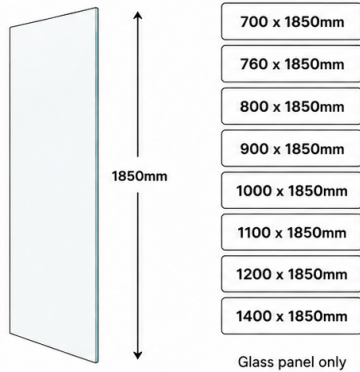

**1 PICK THE GLASS SIZE**  
Choose the width that suits your space.

**2 ADD THE WALL CHANNEL**  
Choose your finish.

**3 ADD THE ARM**  
Choose your finish.

**1** ..... **2** ..... **3** ..... **THREE SIMPLE STEPS**

<b>1) Wetroom Glass 8mm</b>		
Code	Description	Price
32946101	700x1850mm - glass panel only	£121.53
32946201	760x1850mm - glass panel only	£129.88
32946301	800x1850mm - glass panel only	£134.54
32946401	900x1850mm - glass panel only	£150.90
32946501	1000x1850mm - glass panel only	£166.60
32946601	1100x1850mm - glass panel only	£180.27
32946701	1200x1850mm - glass panel only	£196.30
32946801	1400x1850mm - glass panel only	£225.67
<b>2) Wall Channel 1850mm</b>		
329469CP	<b>Chrome</b> Wetroom Screen wall profile	£19.42
353626MB	<b>Matt Black</b> Wetroom Screen wall profile	£19.42
353628BB	<b>Brushed Brass</b> Wetroom Screen wall profile	£19.42
<b>3) Support Arm</b>		
35361501	<b>Chrome</b> Wetroom Screen Support Arm	£35.17
353627MB	<b>Matt Black</b> Wetroom Screen Support Arm	£35.17
353629BB	<b>Brushed Brass</b> Wetroom Screen Support Arm	£35.17