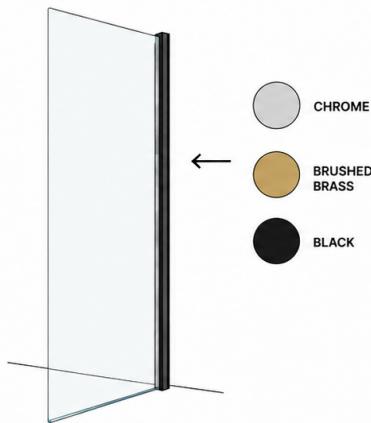

**1 PICK THE GLASS SIZE**  
Choose the width that suits your space.

**2 ADD THE WALL CHANNEL**  
Choose your finish.

**3 ADD THE ARM**  
Choose your finish.

**1** ..... **2** ..... **3** ..... **THREE SIMPLE STEPS**

<b>1) Wetroom Glass 8mm</b>		
Code	Description	Price
32946101	700x1850mm - glass panel only	£121.53
32946201	760x1850mm - glass panel only	£129.88
32946301	800x1850mm - glass panel only	£134.54
32946401	900x1850mm - glass panel only	£150.90
32946501	1000x1850mm - glass panel only	£166.60
32946601	1100x1850mm - glass panel only	£180.27
32946701	1200x1850mm - glass panel only	£196.30
32946801	1400x1850mm - glass panel only	£225.67
<b>2) Wall Channel 1850mm</b>		
329469CP	<b>Chrome</b> Wetroom Screen wall profile	£19.42
353626MB	<b>Matt Black</b> Wetroom Screen wall profile	£19.42
353628BB	<b>Brushed Brass</b> Wetroom Screen wall profile	£19.42
<b>3) Support Arm</b>		
35361501	<b>Chrome</b> Wetroom Screen Support Arm	£35.17
353627MB	<b>Matt Black</b> Wetroom Screen Support Arm	£35.17
353629BB	<b>Brushed Brass</b> Wetroom Screen Support Arm	£35.17